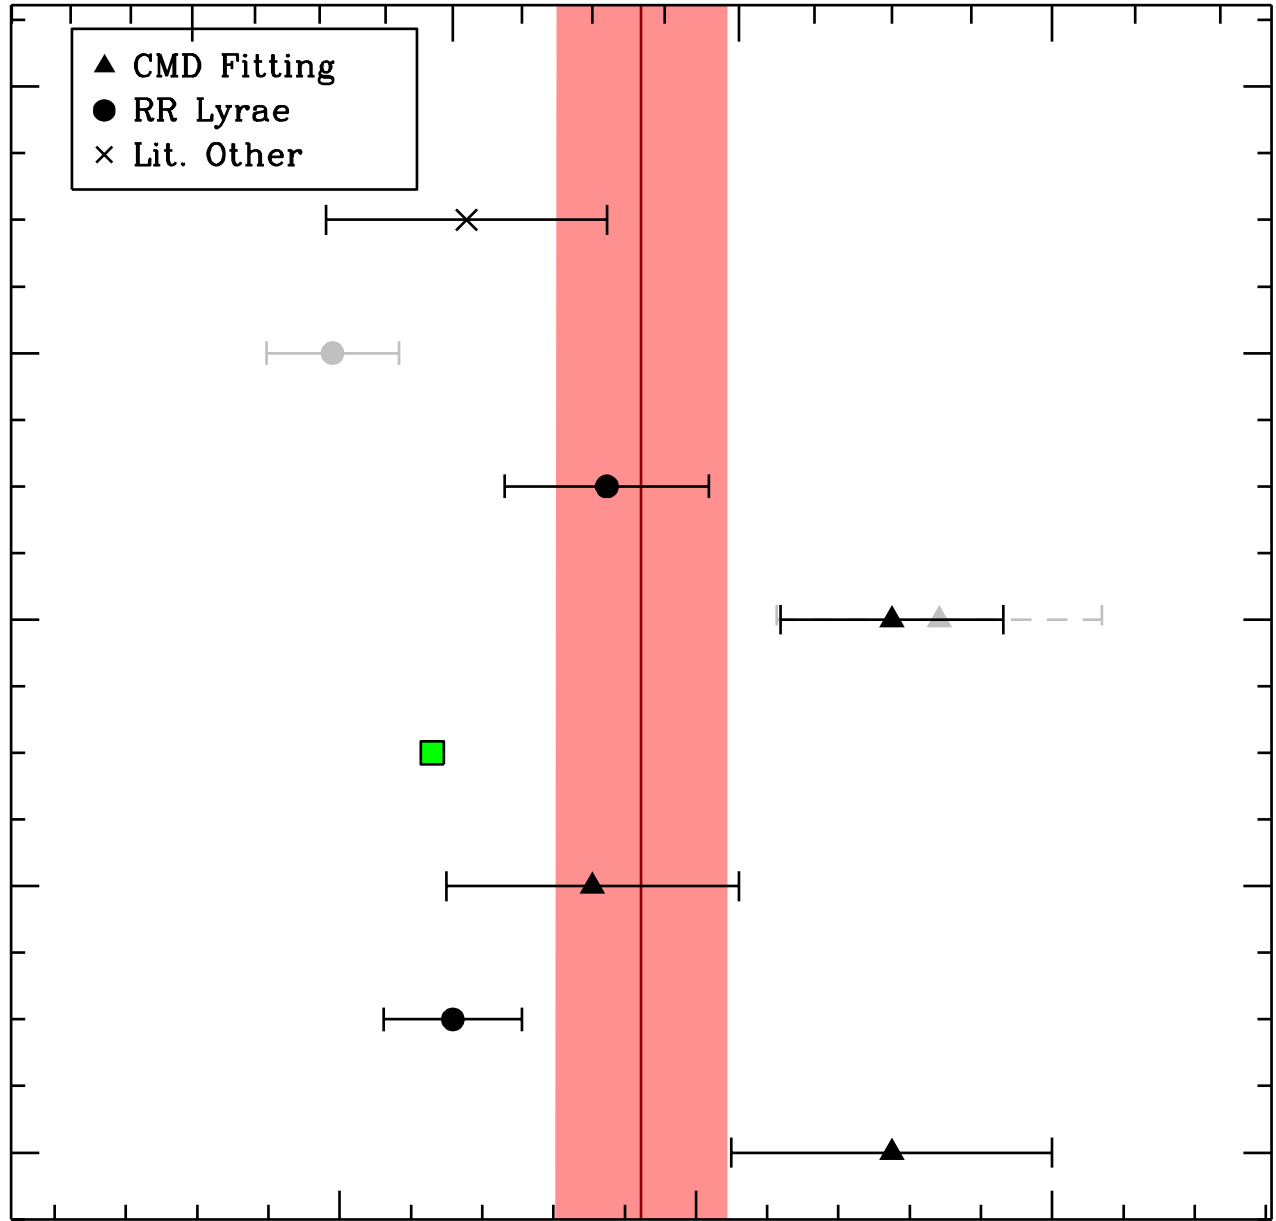

NGC 2419  
D=88.46±2.42 kpc

Distance Modulus

19.4

19.6

19.8

20.0

▲ CMD Fitting  
● RR Lyrae  
× Lit. Other

2020

1999

80000

90000

100000

Distance [pc]