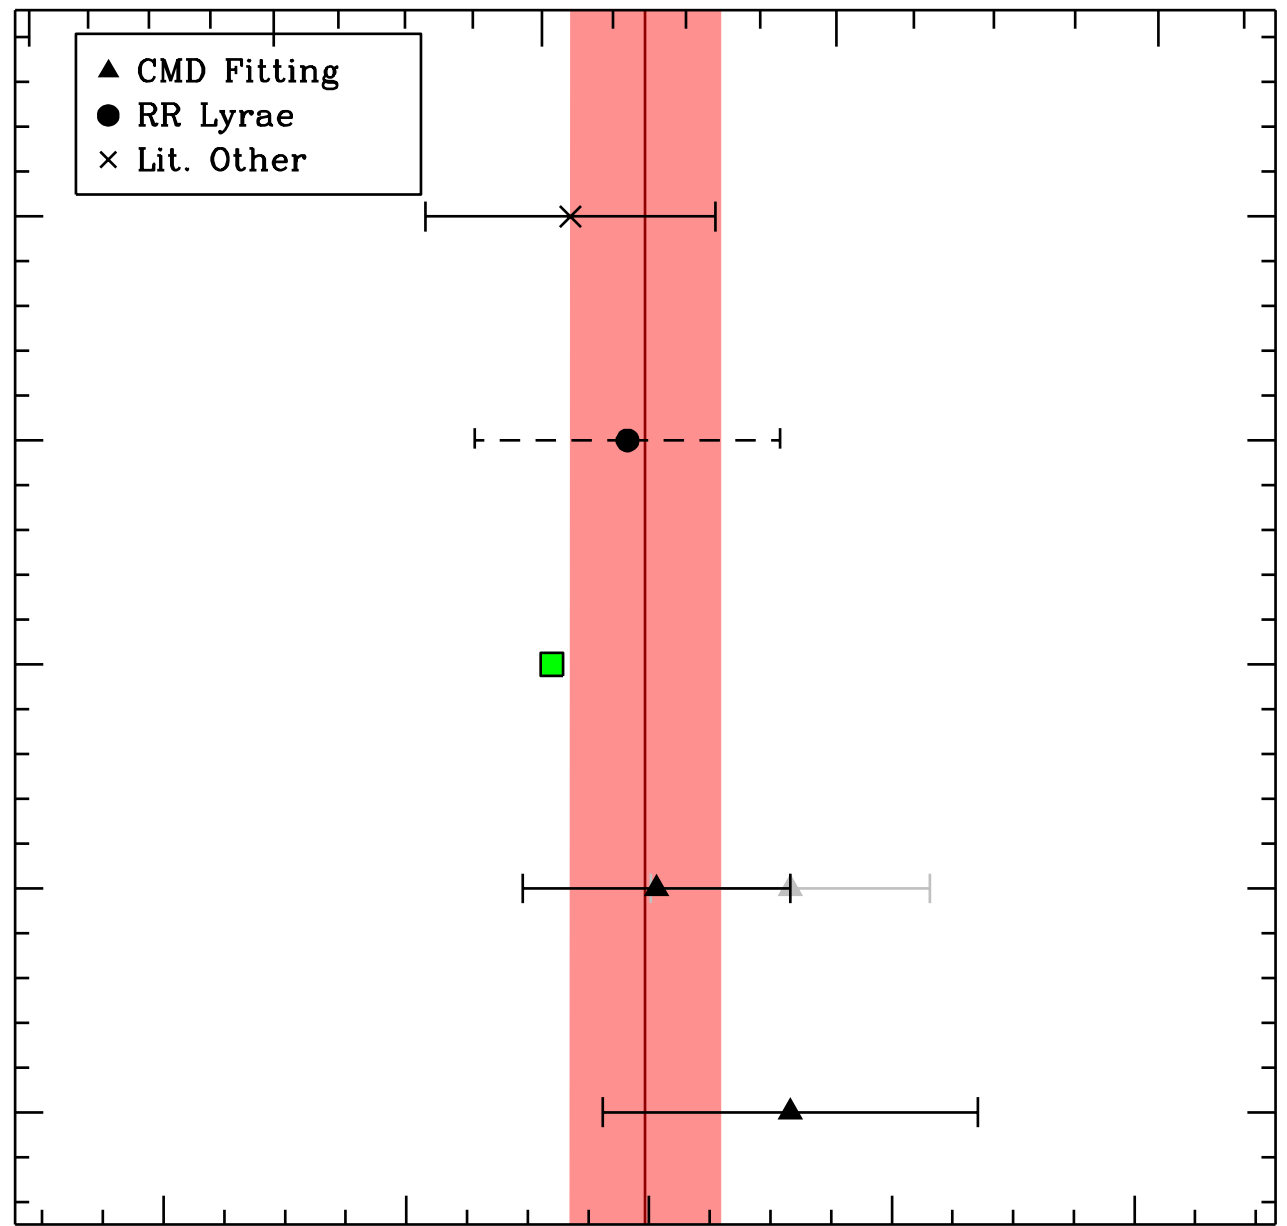

NGC 5634
D=25.96±0.62 kpc

Distance Modulus

16.6 16.8 17.0 17.2 17.4

▲ CMD Fitting
● RR Lyrae
× Lit. Other

2021

2002

22000 24000 26000 28000 30000

Distance [pc]