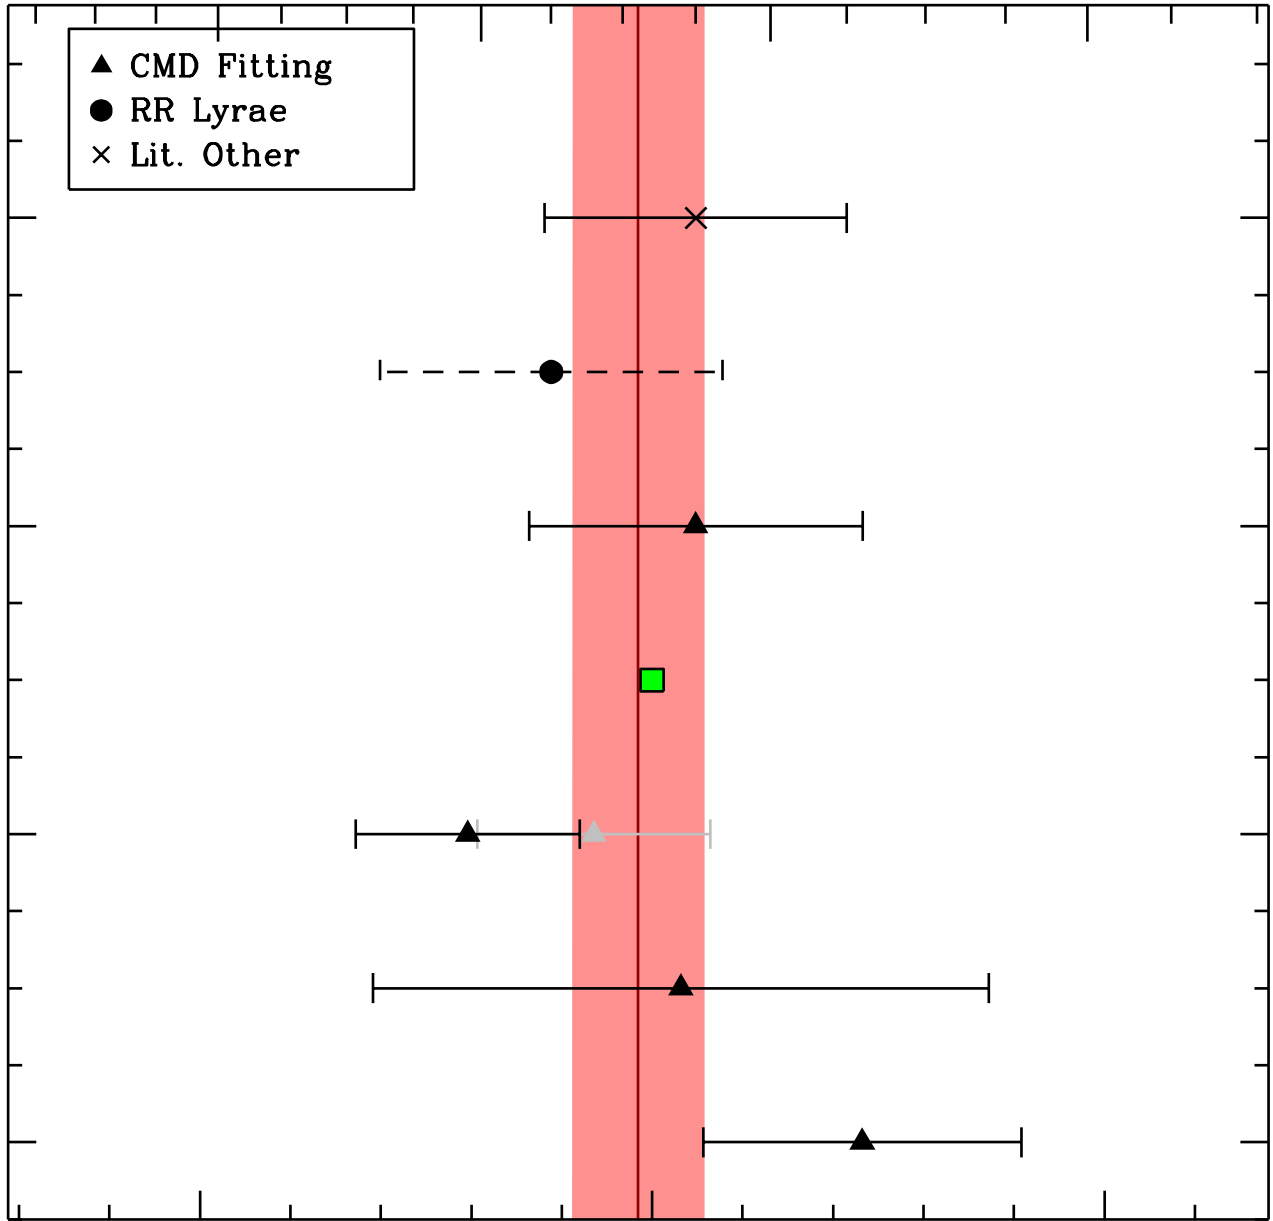

NGC 5694  
D=34.84±0.73 kpc

Distance Modulus

17.4

17.6

17.8

18.0

▲ CMD Fitting  
● RR Lyrae  
× Lit. Other

2021

1999

30000

Distance [pc]

35000

40000