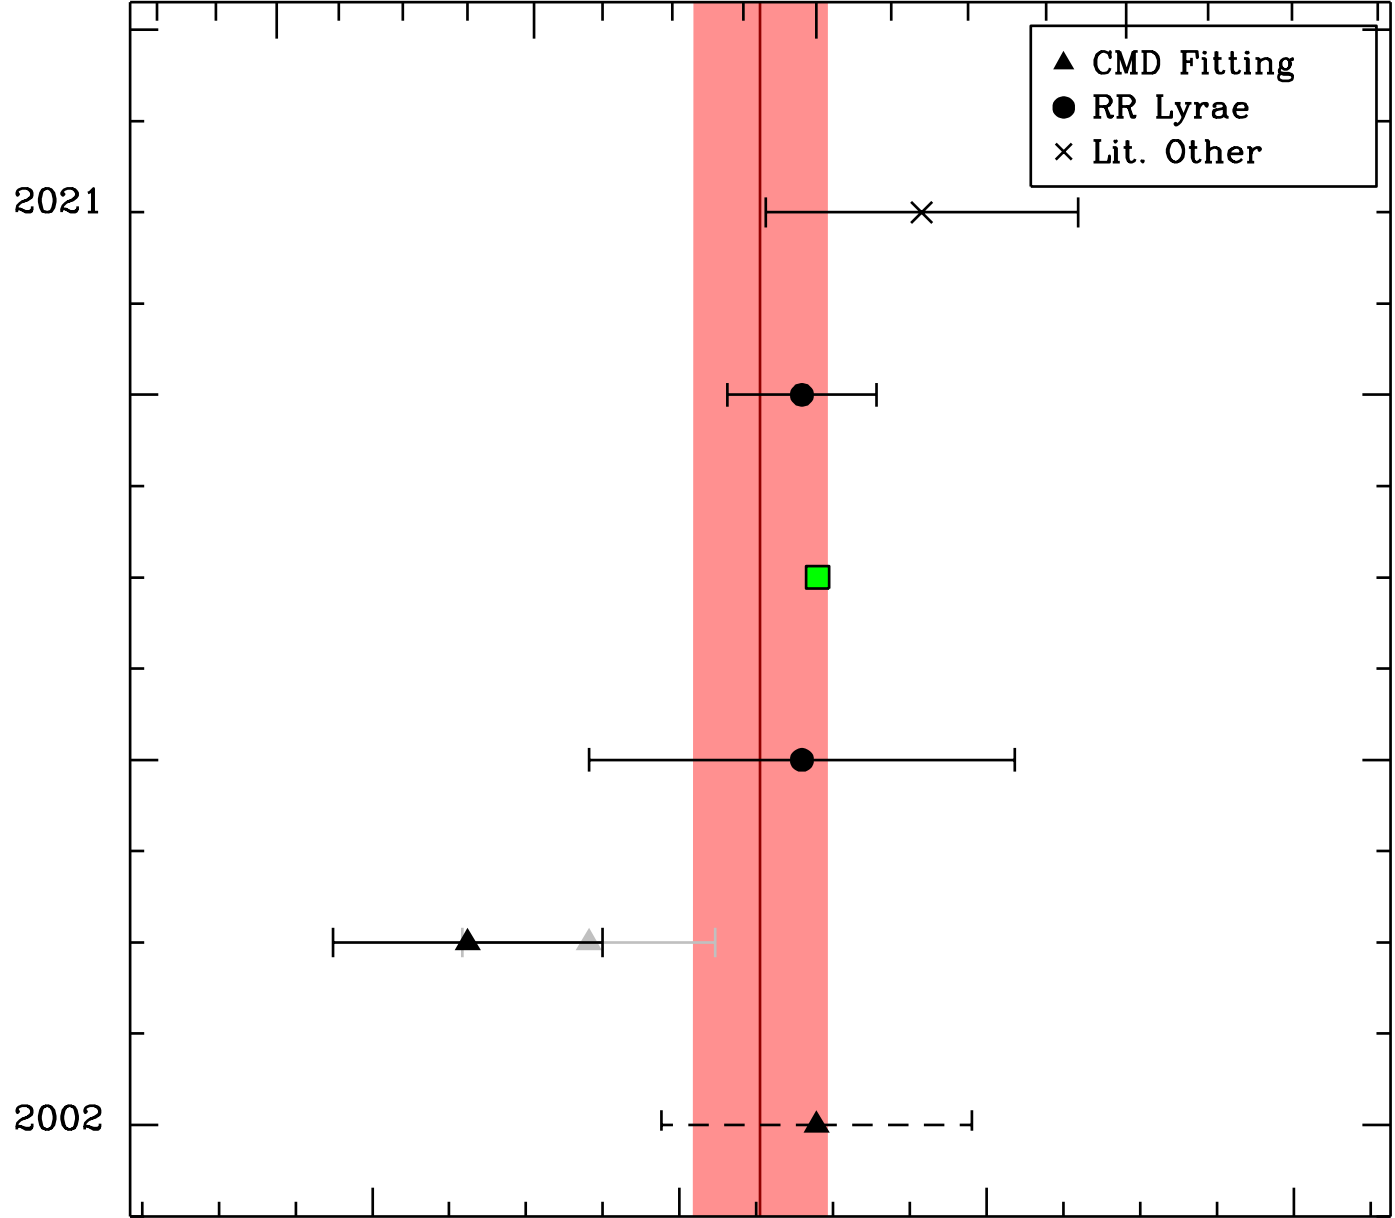

NGC 6864
D=20.52±0.44 kpc

Distance Modulus

16.2 16.4 16.6 16.8

▲ CMD Fitting
● RR Lyrae
× Lit. Other

2021

2002

18000 20000 22000 24000

Distance [pc]