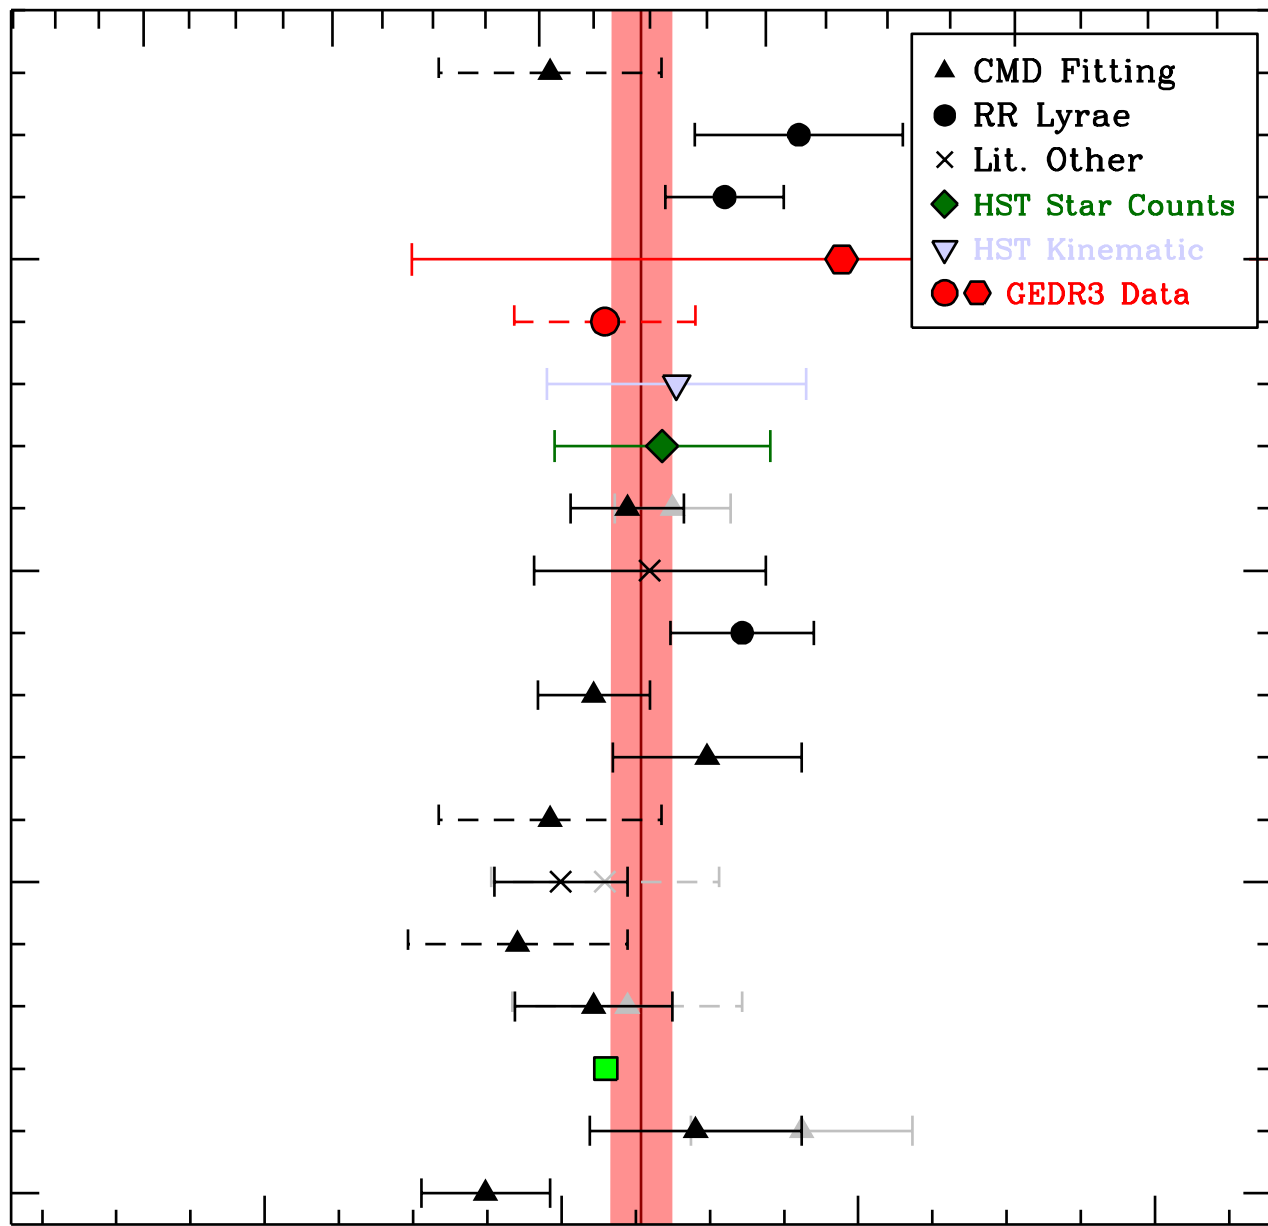

NGC 1261
 $D=16.54\pm0.20$ kpc

Distance Modulus

15.6 15.8 16.0 16.2 16.4

2023

- ▲ CMD Fitting
- RR Lyrae
- × Lit. Other
- ◆ HST Star Counts
- ▽ HST Kinematic
- GEDR3 Data

1999

14000

Distance [pc]

16000

18000

20000