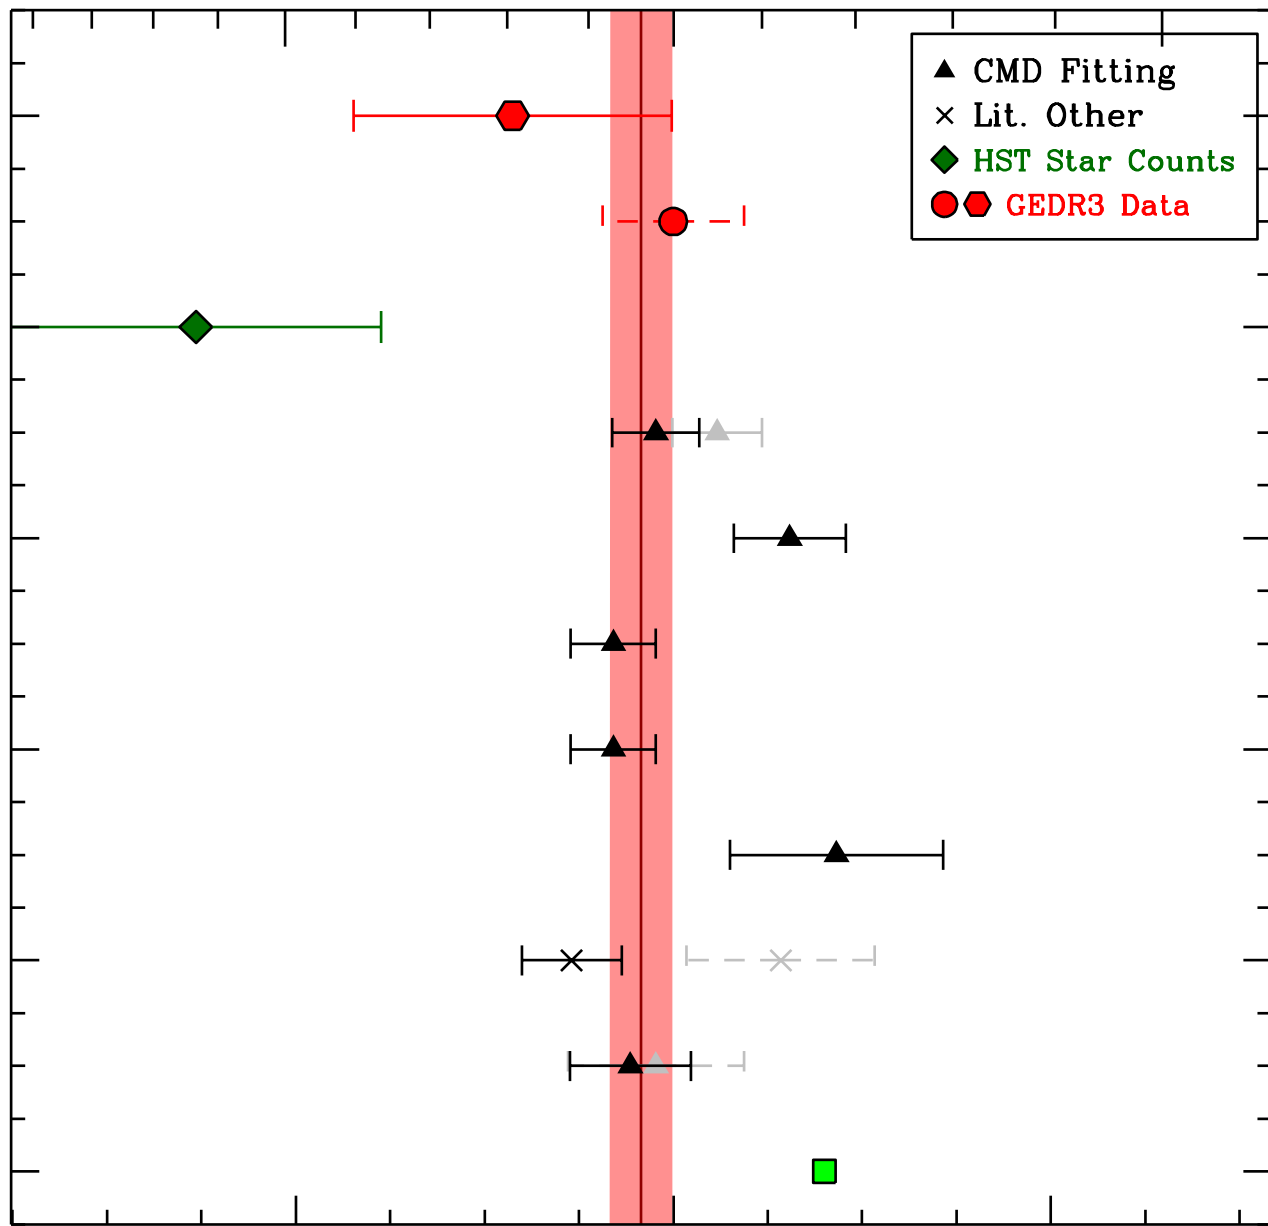

NGC 2298
D=9.83±0.16 kpc

Distance Modulus

14.5

15.0

15.5

2021

2010

- ▲ CMD Fitting
- × Lit. Other
- ◆ HST Star Counts
- GEDR3 Data

Distance [pc]