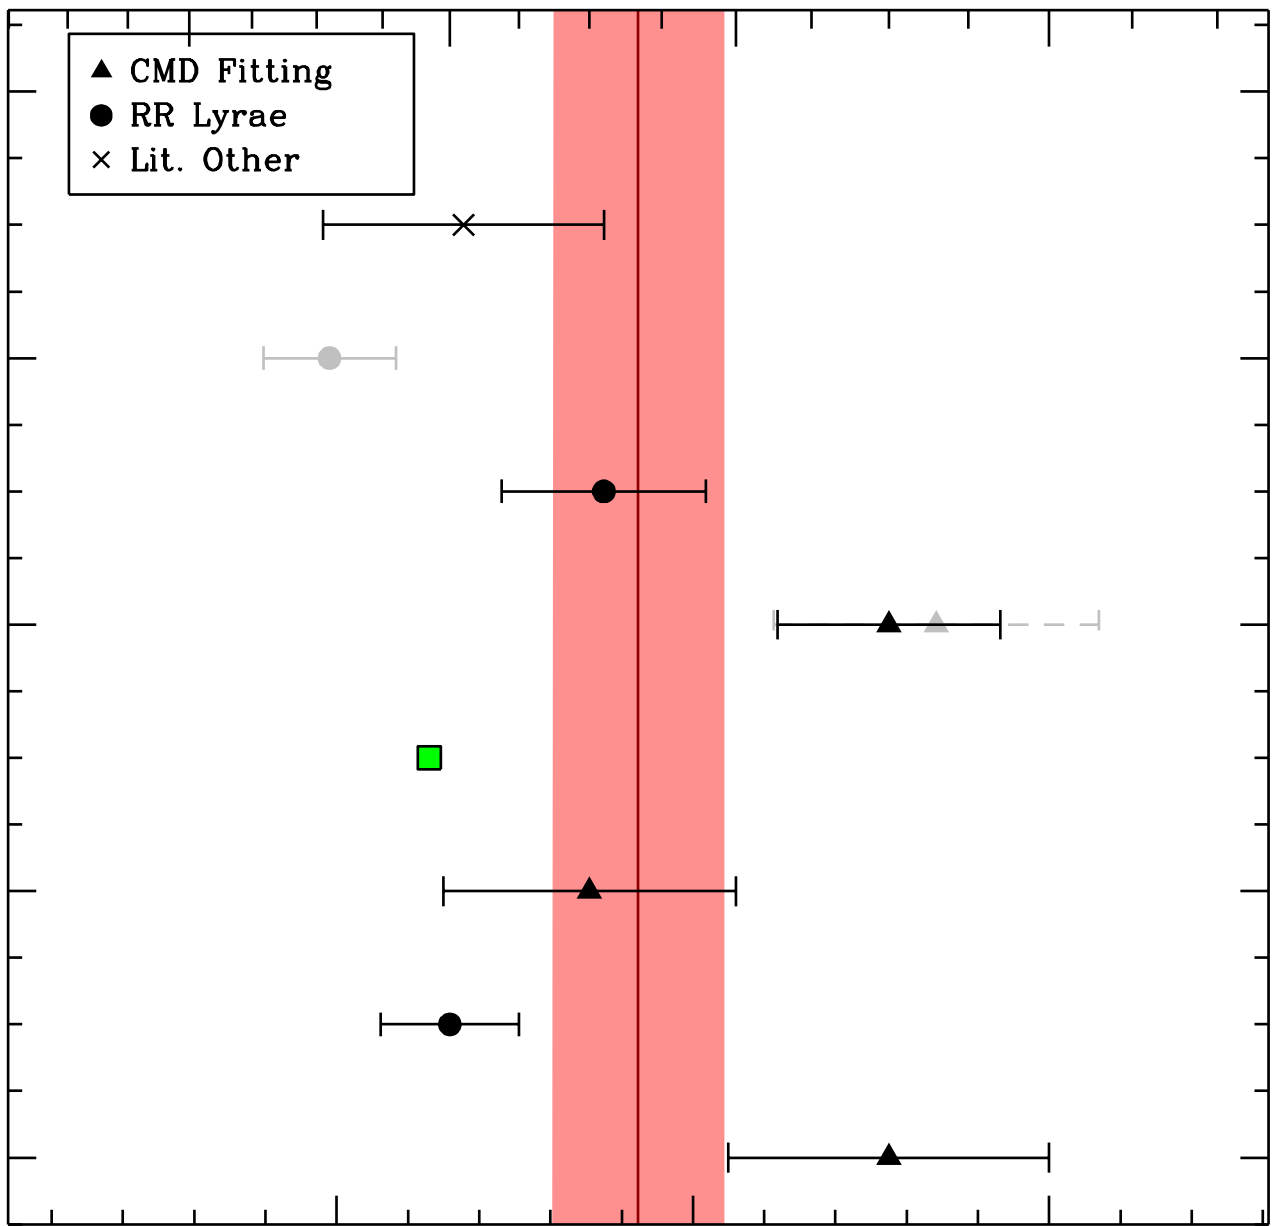

NGC 2419
D=88.46±2.42 kpc

Distance Modulus

19.4

19.6

19.8

20.0

▲ CMD Fitting
● RR Lyrae
× Lit. Other

2020

1999

80000

90000

100000

Distance [pc]