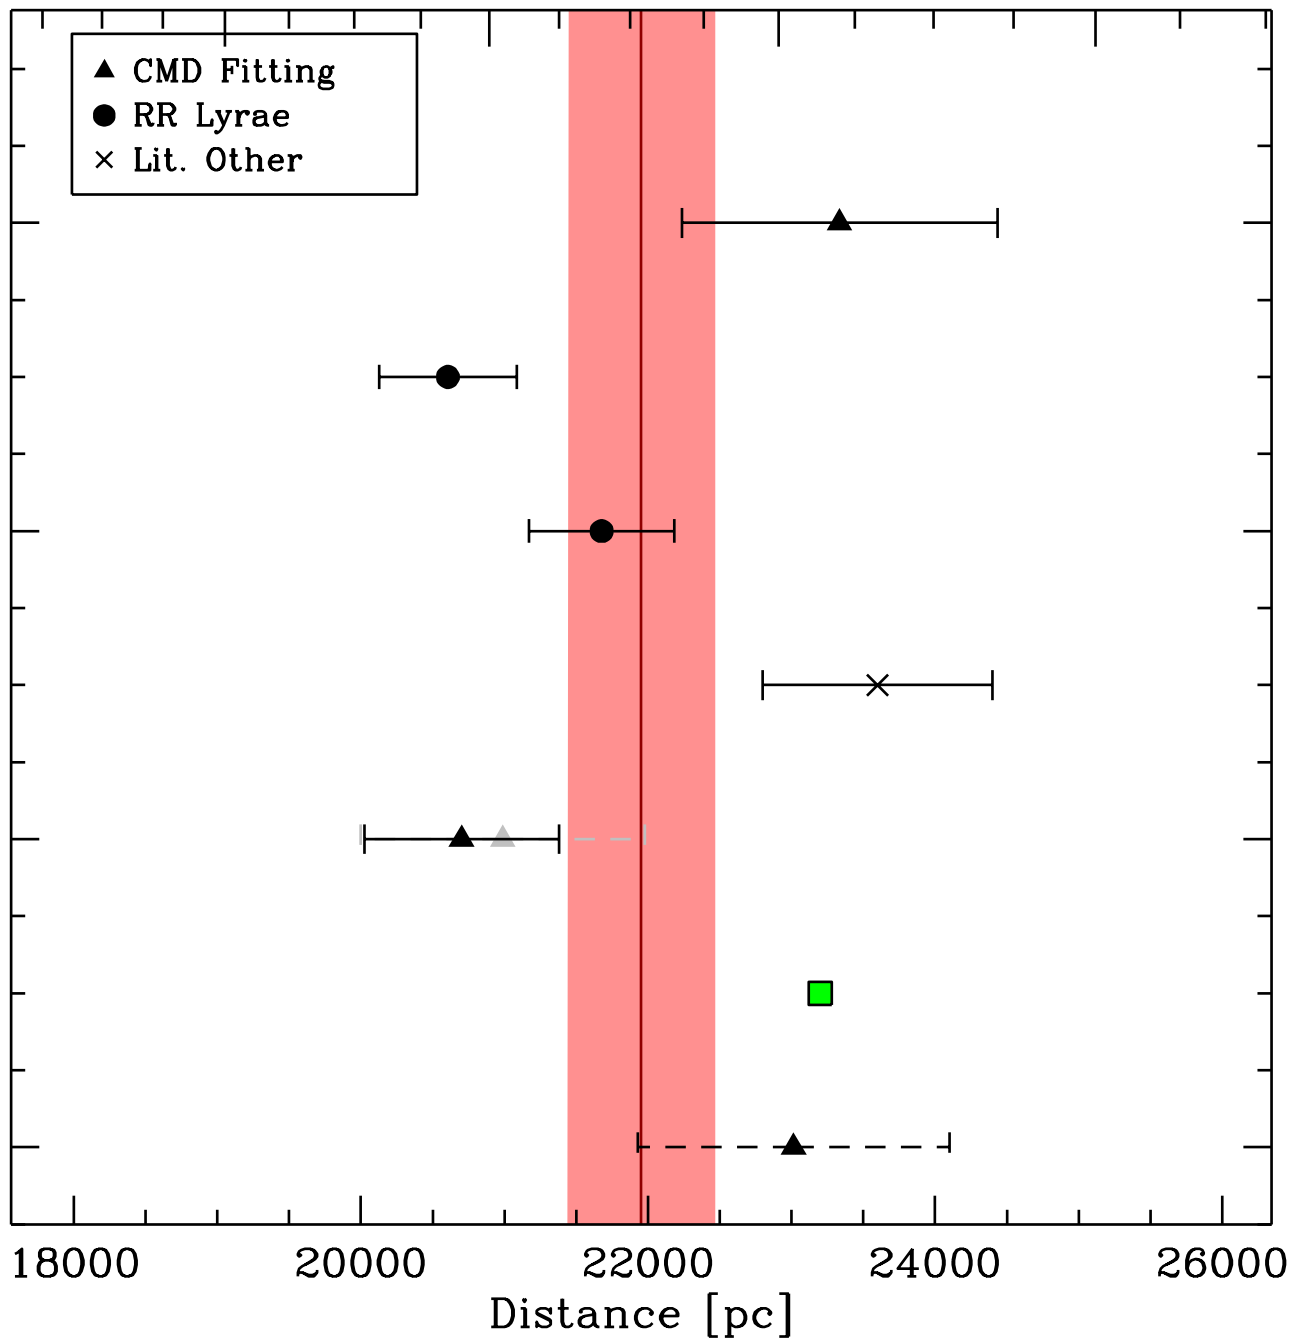

Pal 5
 $D=21.95\pm 0.51$ kpc

Distance Modulus

16.4

16.6

16.8

17.0

- ▲ CMD Fitting
- RR Lyrae
- × Lit. Other

2021

2001

Distance [pc]